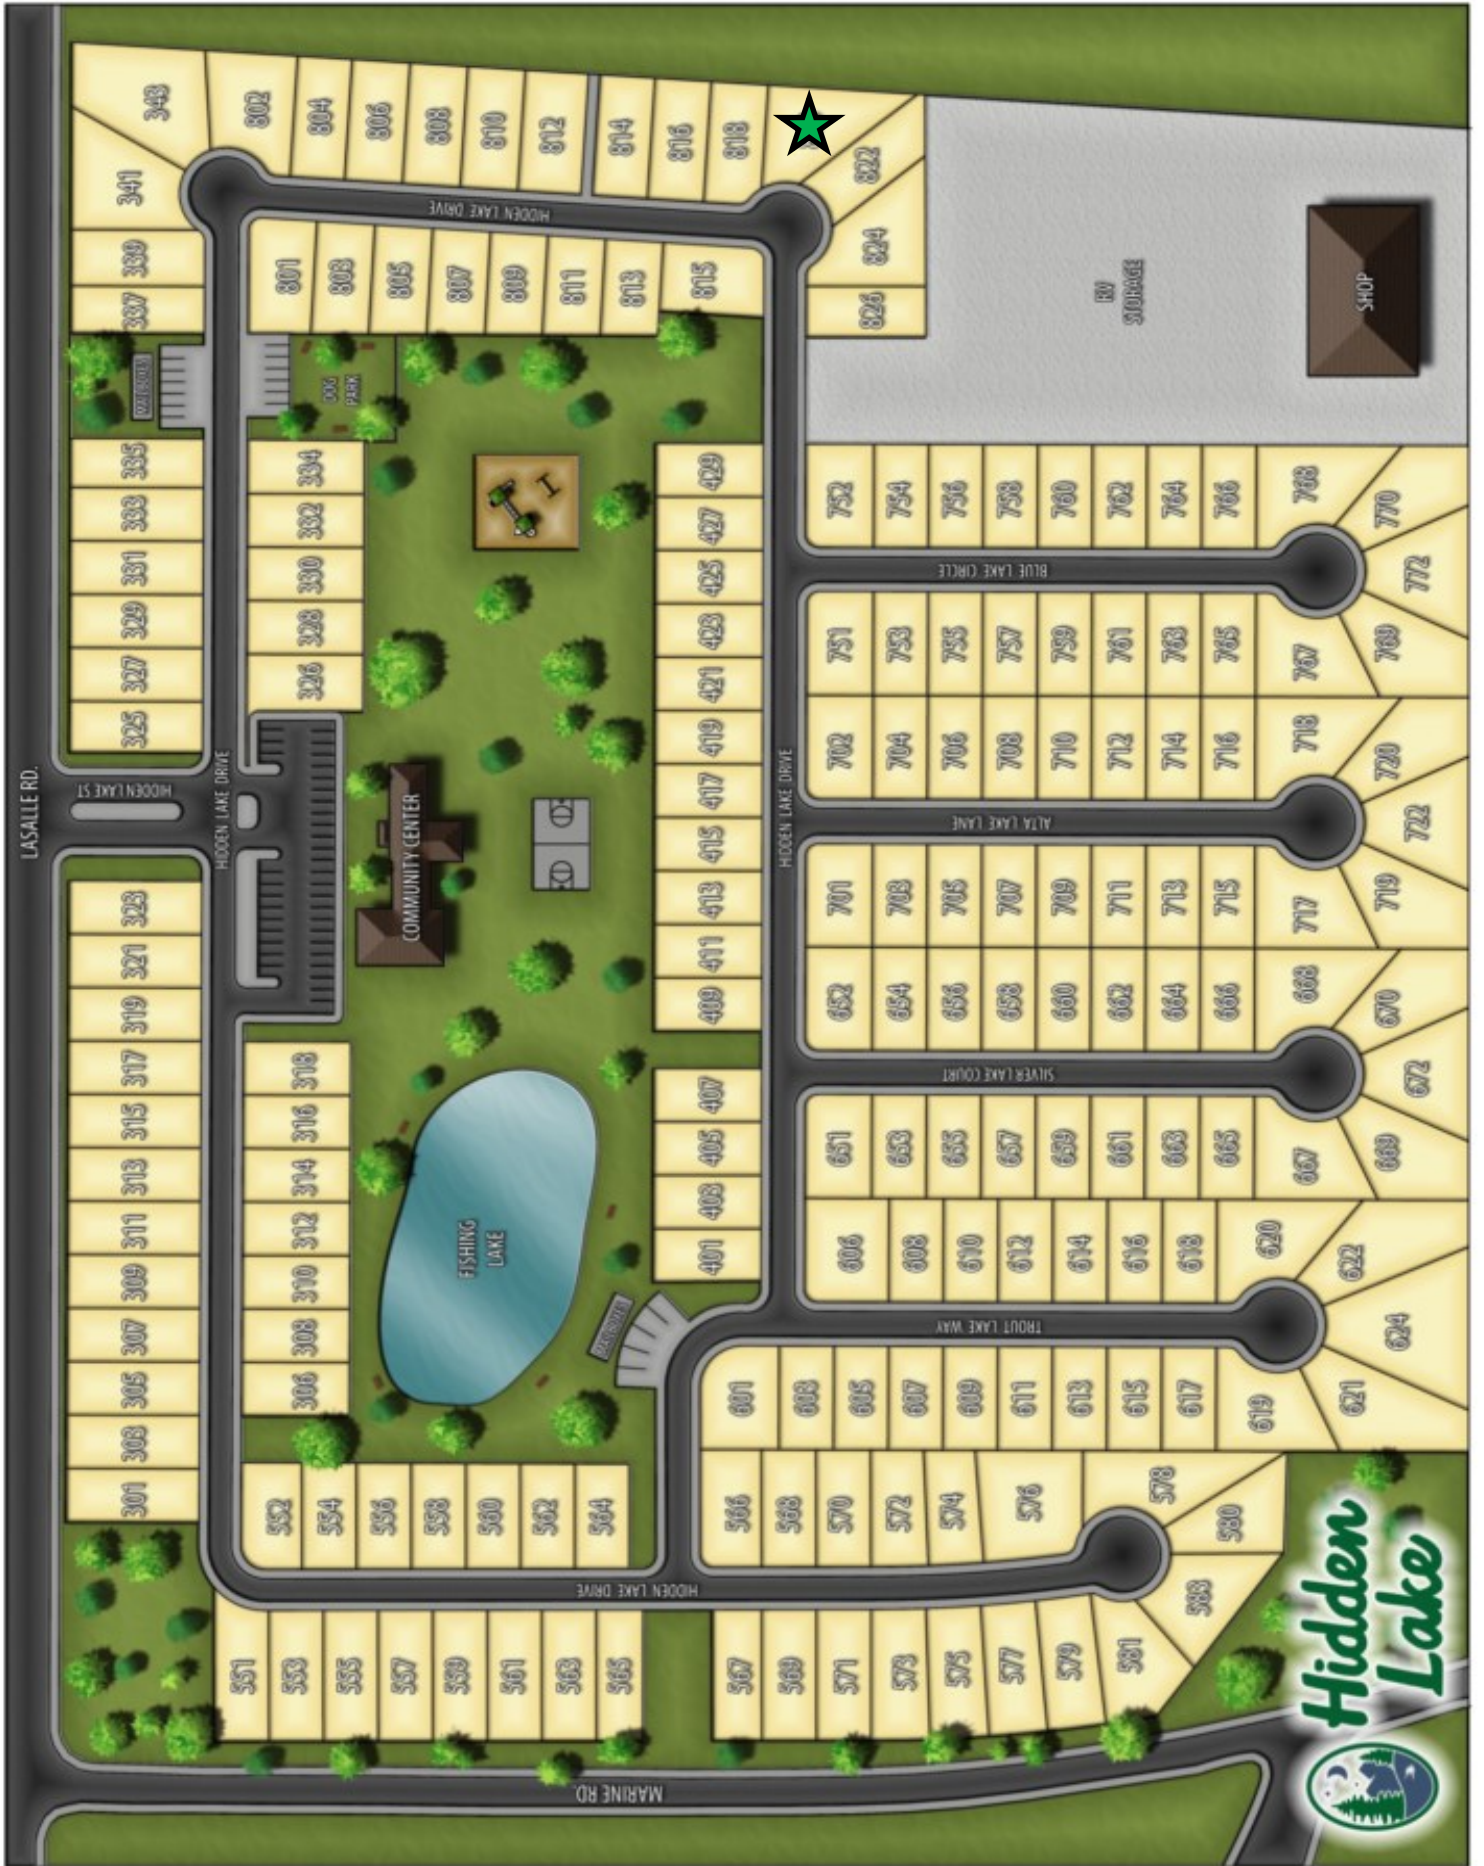

Hidden Lake

STORAGE

COMMUNITY CENTER

FISHING LAKE

MARINE RD.

LASALLE RD.

HIDDEN LAKE DRIVE

HIDDEN LAKE DRIVE

BLUE LAKE CIRCLE

ALTA LAKE LANE

SILVER LAKE COURT

TROUT LAKE WAY

HIDDEN LAKE DRIVE

HIDDEN LAKE ST

006 PARK

- 343, 341, 339, 337, 335, 333, 331, 329, 327, 325
- 802, 804, 806, 808, 810, 812, 814, 816, 818
- 801, 803, 805, 807, 809, 811, 813, 815
- 826, 824, 822
- 752, 754, 756, 758, 760, 762, 764, 766, 768
- 770, 772, 774, 776, 778
- 702, 704, 706, 708, 710, 712, 714, 716, 718
- 720, 722, 724, 726, 728
- 751, 753, 755, 757, 759, 761, 763, 765
- 767, 769, 771, 773, 775
- 652, 654, 656, 658, 660, 662, 664, 666
- 668, 670, 672, 674, 676
- 606, 608, 610, 612, 614, 616, 618, 620
- 622, 624, 626, 628, 630
- 651, 653, 655, 657, 659, 661, 663, 665
- 667, 669, 671, 673, 675
- 601, 603, 605, 607, 609, 611, 613, 615, 617, 619
- 621, 623, 625, 627, 629
- 301, 303, 305, 307, 309, 311, 313, 315, 317, 319, 321, 323
- 306, 308, 310, 312, 314, 316, 318
- 326, 328, 330, 332, 334
- 401, 403, 405, 407, 409, 411, 413, 415, 417, 419, 421, 423, 425, 427, 429
- 501, 503, 505, 507, 509, 511, 513, 515, 517, 519, 521, 523, 525, 527, 529
- 551, 553, 555, 557, 559, 561, 563, 565
- 552, 554, 556, 558, 560, 562, 564
- 566, 568, 570, 572, 574, 576, 578, 580
- 567, 569, 571, 573, 575, 577, 579, 581
- 583, 585