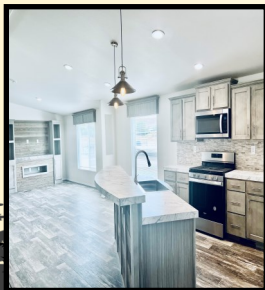

Lot #815 ONLY \$185,000

Schedule a Tour Today!

Brand New Fleetwood

3 Bed/2 Bath, 1,500 SF,
Corner lot adjacent Cul-De-Sac. Split Floor Plan, Vaulted
Ceilings, Separate Living & Dining Rooms, Stainless
Farmhouse Sink, High Breakfast Bar with Industrial
Lighting, Separate Pantry, Master Bathroom has
Double Vanity, Walk-In Shower & Walk-In Closet.

Welcome to your Home Sweet Home! A refreshing, peaceful community with breathtaking views! Move-In-Ready homes with upgrades & curb appeal throughout.

LIKE US ON
FACEBOOK

970-615-9412 MONDAY-SATURDAY 8 AM TO 5 PM 62650 LaSalle Rd MONTROSE, CO 81401