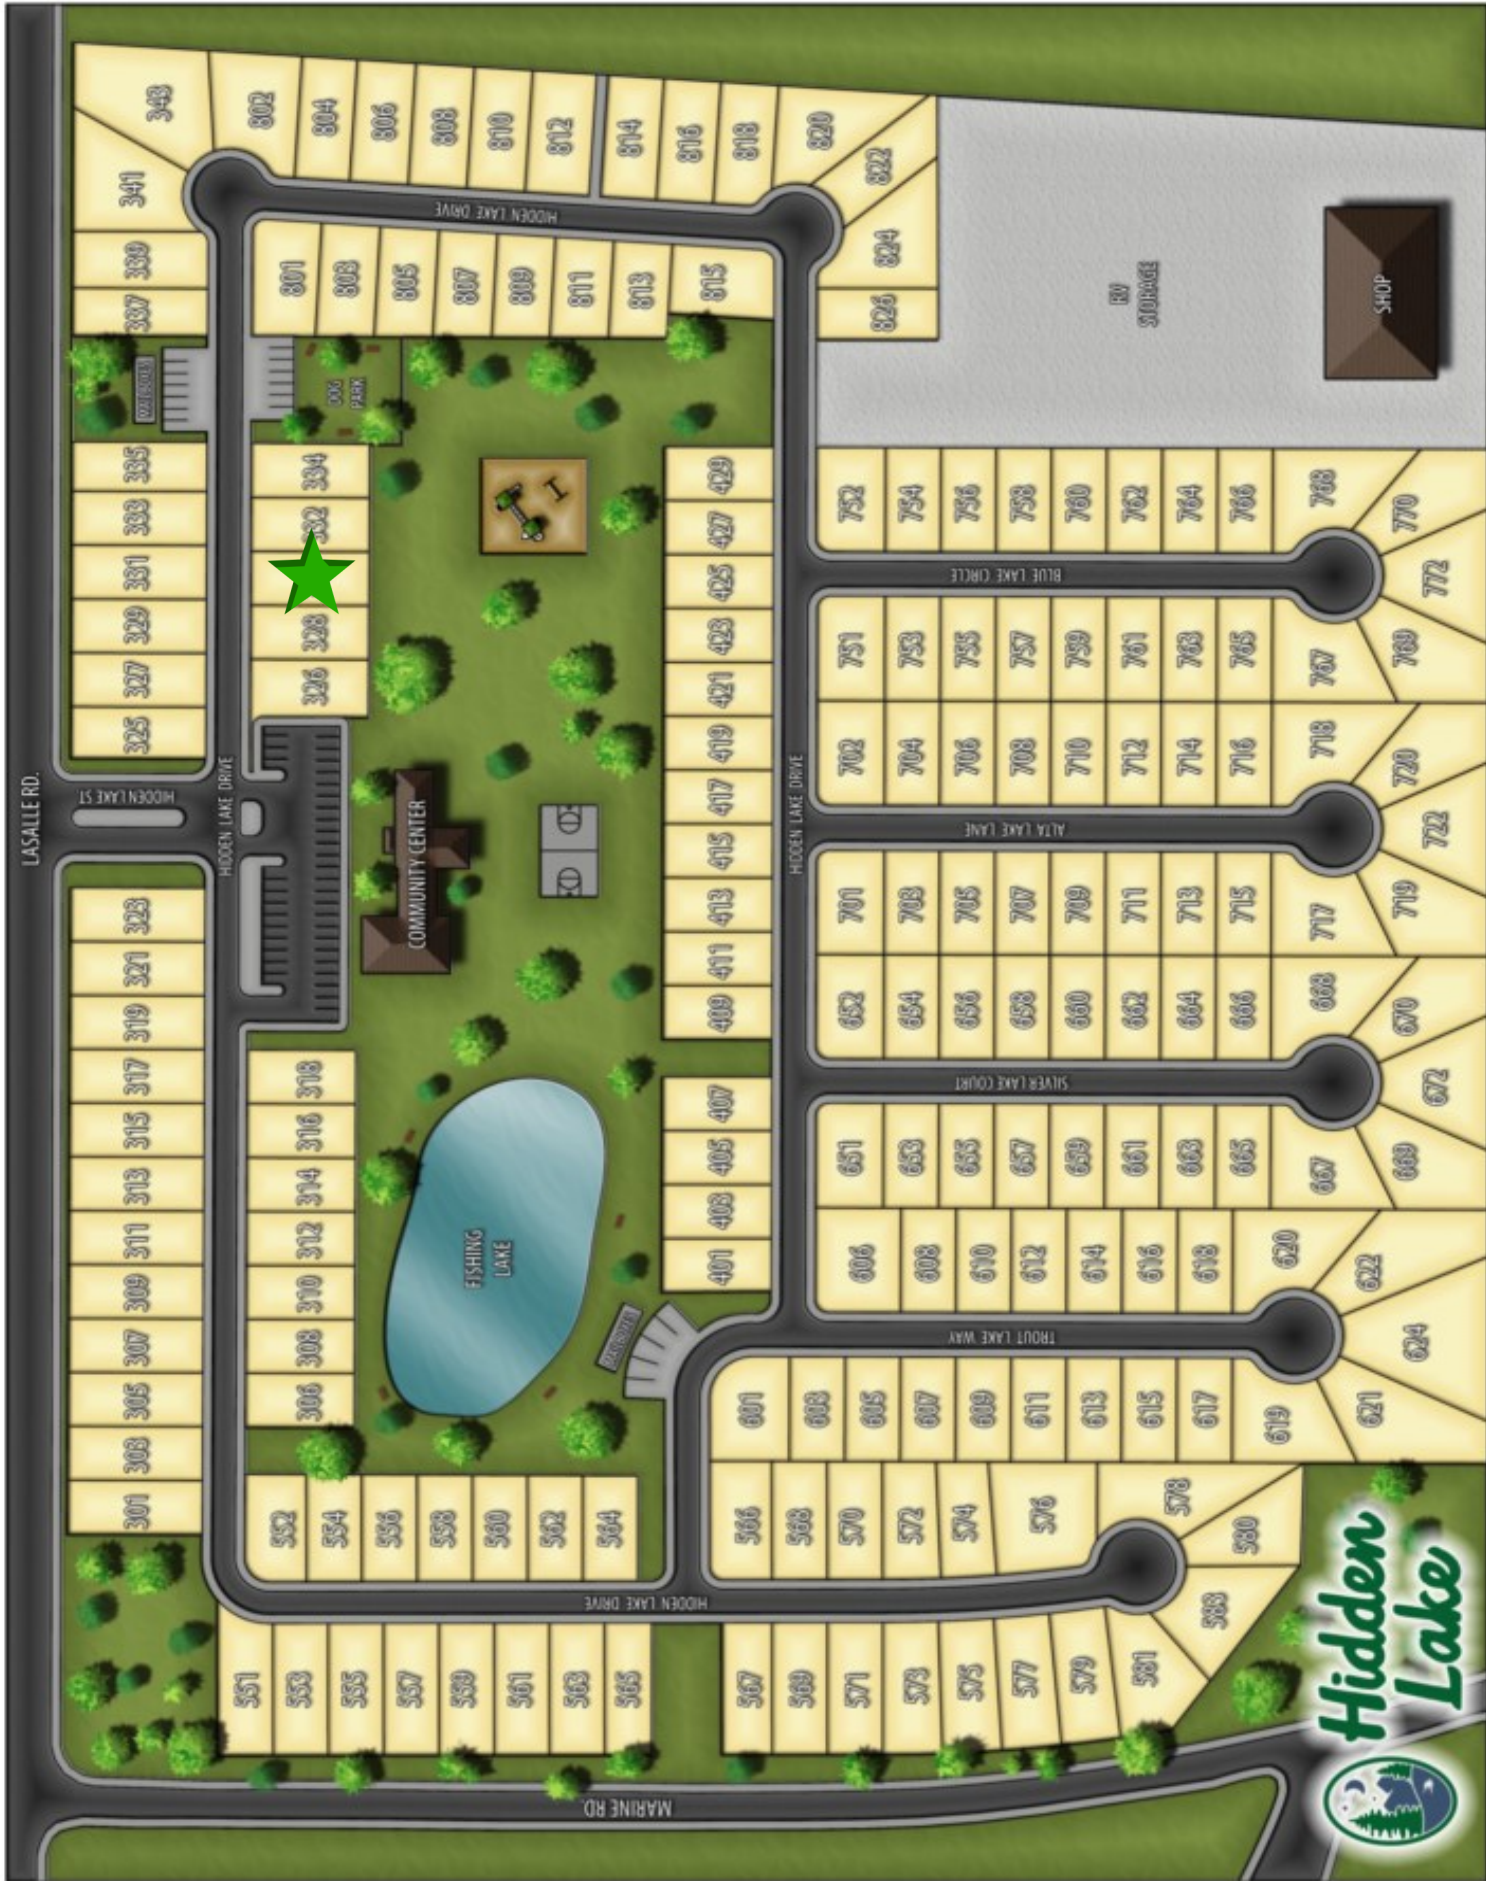

Hidden Lake

- 301 303 305 307 309 311 313 315 317 319 321 323
- 325 327 329 331 333 335
- 337 339 341 343
- 551 553 555 557 559 561 563 565
- 567 569 571 573 575 577 579
- 581 583 585
- 552 554 556 558 560 562 564
- 306 308 310 312 314 316 318
- 401 403 405 407
- 566 568 570 572 574 576
- 578 580
- 326 328 330 332 334
- 409 411 413 415 417 419 421 423 425 427 429
- 569 571 573 575 577 579
- 581 583 585
- 801 803 805 807 809 811 813 815
- 802 804 806 808 810 812 814 816 818
- 820 822
- 826 824
- 606 608 610 612 614 616 618 620
- 601 603 605 607 609 611 613 615 617 619
- 621 623 625 627 629
- 651 653 655 657 659 661 663 665
- 652 654 656 658 660 662 664 666
- 667 669 671 673 675
- 668 670 672 674 676
- 669 671 673 675
- 670 672 674 676
- 671 673 675
- 672 674 676
- 673 675
- 674 676
- 675 677
- 676 678
- 677 679
- 678 680
- 679 681
- 680 682
- 681 683
- 682 684
- 683 685
- 684 686
- 685 687
- 686 688
- 687 689
- 688 690
- 689 691
- 690 692
- 691 693
- 692 694
- 693 695
- 694 696
- 695 697
- 696 698
- 697 699
- 698 700
- 699 701
- 700 702
- 701 703
- 702 704
- 703 705
- 704 706
- 705 707
- 706 708
- 707 709
- 708 710
- 709 711
- 710 712
- 711 713
- 712 714
- 713 715
- 714 716
- 715 717
- 716 718
- 717 719
- 718 720
- 719 721
- 720 722
- 721 723
- 722 724
- 723 725
- 724 726
- 725 727
- 726 728
- 727 729
- 728 730
- 729 731
- 730 732
- 731 733
- 732 734
- 733 735
- 734 736
- 735 737
- 736 738
- 737 739
- 738 740
- 739 741
- 740 742
- 741 743
- 742 744
- 743 745
- 744 746
- 745 747
- 746 748
- 747 749
- 748 750
- 749 751
- 750 752
- 751 753
- 752 754
- 753 755
- 754 756
- 755 757
- 756 758
- 757 759
- 758 760
- 759 761
- 760 762
- 761 763
- 762 764
- 763 765
- 764 766
- 765 767
- 766 768
- 767 769
- 768 770
- 769 771
- 770 772
- 771 773
- 772 774
- 773 775
- 774 776
- 775 777
- 776 778
- 777 779
- 778 780
- 779 781
- 780 782
- 781 783
- 782 784
- 783 785
- 784 786
- 785 787
- 786 788
- 787 789
- 788 790
- 789 791
- 790 792
- 791 793
- 792 794
- 793 795
- 794 796
- 795 797
- 796 798
- 797 799
- 798 800
- 799 801
- 800 802
- 801 803
- 802 804
- 803 805
- 804 806
- 805 807
- 806 808
- 807 809
- 808 810
- 809 811
- 810 812
- 811 813
- 812 814
- 813 815
- 814 816
- 815 817
- 816 818
- 817 819
- 818 820
- 819 821
- 820 822
- 821 823
- 822 824
- 823 825
- 824 826
- 825 827
- 826 828
- 827 829
- 828 830
- 829 831
- 830 832
- 831 833
- 832 834
- 833 835
- 834 836
- 835 837
- 836 838
- 837 839
- 838 840
- 839 841
- 840 842
- 841 843
- 842 844
- 843 845
- 844 846
- 845 847
- 846 848
- 847 849
- 848 850
- 849 851
- 850 852
- 851 853
- 852 854
- 853 855
- 854 856
- 855 857
- 856 858
- 857 859
- 858 860
- 859 861
- 860 862
- 861 863
- 862 864
- 863 865
- 864 866
- 865 867
- 866 868
- 867 869
- 868 870
- 869 871
- 870 872
- 871 873
- 872 874
- 873 875
- 874 876
- 875 877
- 876 878
- 877 879
- 878 880
- 879 881
- 880 882
- 881 883
- 882 884
- 883 885
- 884 886
- 885 887
- 886 888
- 887 889
- 888 890
- 889 891
- 890 892
- 891 893
- 892 894
- 893 895
- 894 896
- 895 897
- 896 898
- 897 899
- 898 900
- 899 901
- 900 902
- 901 903
- 902 904
- 903 905
- 904 906
- 905 907
- 906 908
- 907 909
- 908 910
- 909 911
- 910 912
- 911 913
- 912 914
- 913 915
- 914 916
- 915 917
- 916 918
- 917 919
- 918 920
- 919 921
- 920 922
- 921 923
- 922 924
- 923 925
- 924 926
- 925 927
- 926 928
- 927 929
- 928 930
- 929 931
- 930 932
- 931 933
- 932 934
- 933 935
- 934 936
- 935 937
- 936 938
- 937 939
- 938 940
- 939 941
- 940 942
- 941 943
- 942 944
- 943 945
- 944 946
- 945 947
- 946 948
- 947 949
- 948 950
- 949 951
- 950 952
- 951 953
- 952 954
- 953 955
- 954 956
- 955 957
- 956 958
- 957 959
- 958 960
- 959 961
- 960 962
- 961 963
- 962 964
- 963 965
- 964 966
- 965 967
- 966 968
- 967 969
- 968 970
- 969 971
- 970 972
- 971 973
- 972 974
- 973 975
- 974 976
- 975 977
- 976 978
- 977 979
- 978 980
- 979 981
- 980 982
- 981 983
- 982 984
- 983 985
- 984 986
- 985 987
- 986 988
- 987 989
- 988 990
- 989 991
- 990 992
- 991 993
- 992 994
- 993 995
- 994 996
- 995 997
- 996 998
- 997 999
- 998 1000